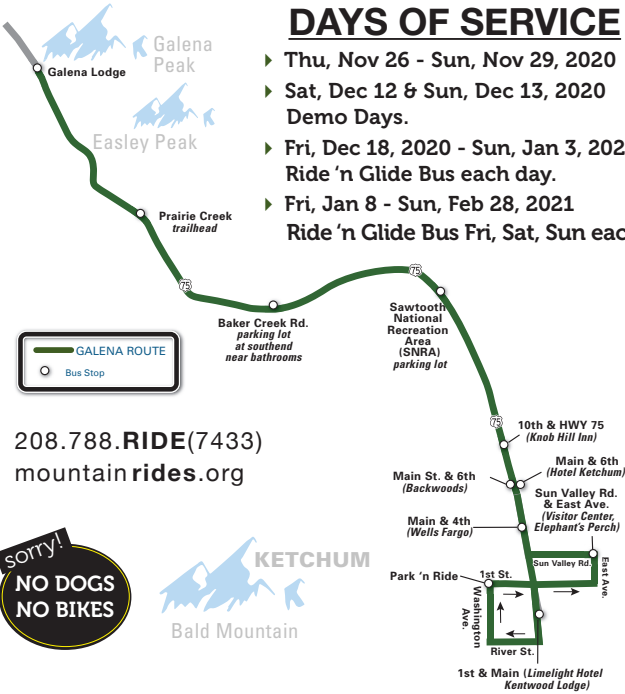

Ride 'n Glide

Bus Service to Galena!
Service from Thanksgiving through February

BUS TO GALENA LODGE & NORTH VALLEY SKI TRAILS

DAYS OF SERVICE

- ▶ Thu, Nov 26 - Sun, Nov 29, 2020
- ▶ Sat, Dec 12 & Sun, Dec 13, 2020
Demo Days.
- ▶ Fri, Dec 18, 2020 - Sun, Jan 3, 2021
Ride 'n Glide Bus each day.
- ▶ Fri, Jan 8 - Sun, Feb 28, 2021
Ride 'n Glide Bus Fri, Sat, Sun each week.

208.788.RIDE(7433)
mountainrides.org

GALENA Ride 'n Glide

Ride 'n Glide SCHEDULE

ZERO FARE THIS SEASON

NORTHBOUND	Dep #1	Dep #2	Dep #3	Dep #4
Main & 1st (Limelight Hotel, Kentwood Lodge)	8:50a	10:20a	1:00p	2:30p
1st & Washington (parking lot)	8:51a	10:21a	1:01p	2:31p
Downtown Ketchum- Elephant's Perch at stop sign, Visitor Center, Main & 4th, 6th St (Hotel Ketchum), Knob Hill Inn	8:55a	10:25a	1:05p	2:35p
SNRA-parking lot	9:10a	10:40a	1:20p	2:50p
Baker Creek- parking lot at south end	9:20a	10:50a	1:30p	3:00p
Prairie Creek Trailhead	9:25a	10:55a	1:35p	3:05p
Galena Lodge	9:30a	11:00a	1:40p	3:10p
SOUTHBOUND	Dep #1	Dep #2	Dep #3	Dep #4
Galena Lodge	9:35a	11:10a	1:45p	3:15p
Prairie Creek Trailhead	9:40a	11:15a	1:50p	3:20p
Baker Creek- parking lot at south end	9:45a	11:20a	1:55p	3:25p
SNRA-parking lot	9:55a	11:30a	2:05p	3:35p
Downtown Ketchum-10th St (across from Knob Hill), Backwoods, Main & 4th (Wells Fargo)	10:10a	11:45a	2:20p	3:50p
Main & 1st (Limelight Hotel, Kentwood Lodge)	10:13a	11:48a	2:23p	3:53p
1st & Washington (Park n' Ride) parking lot	10:15a	11:50a	2:25p	3:55p