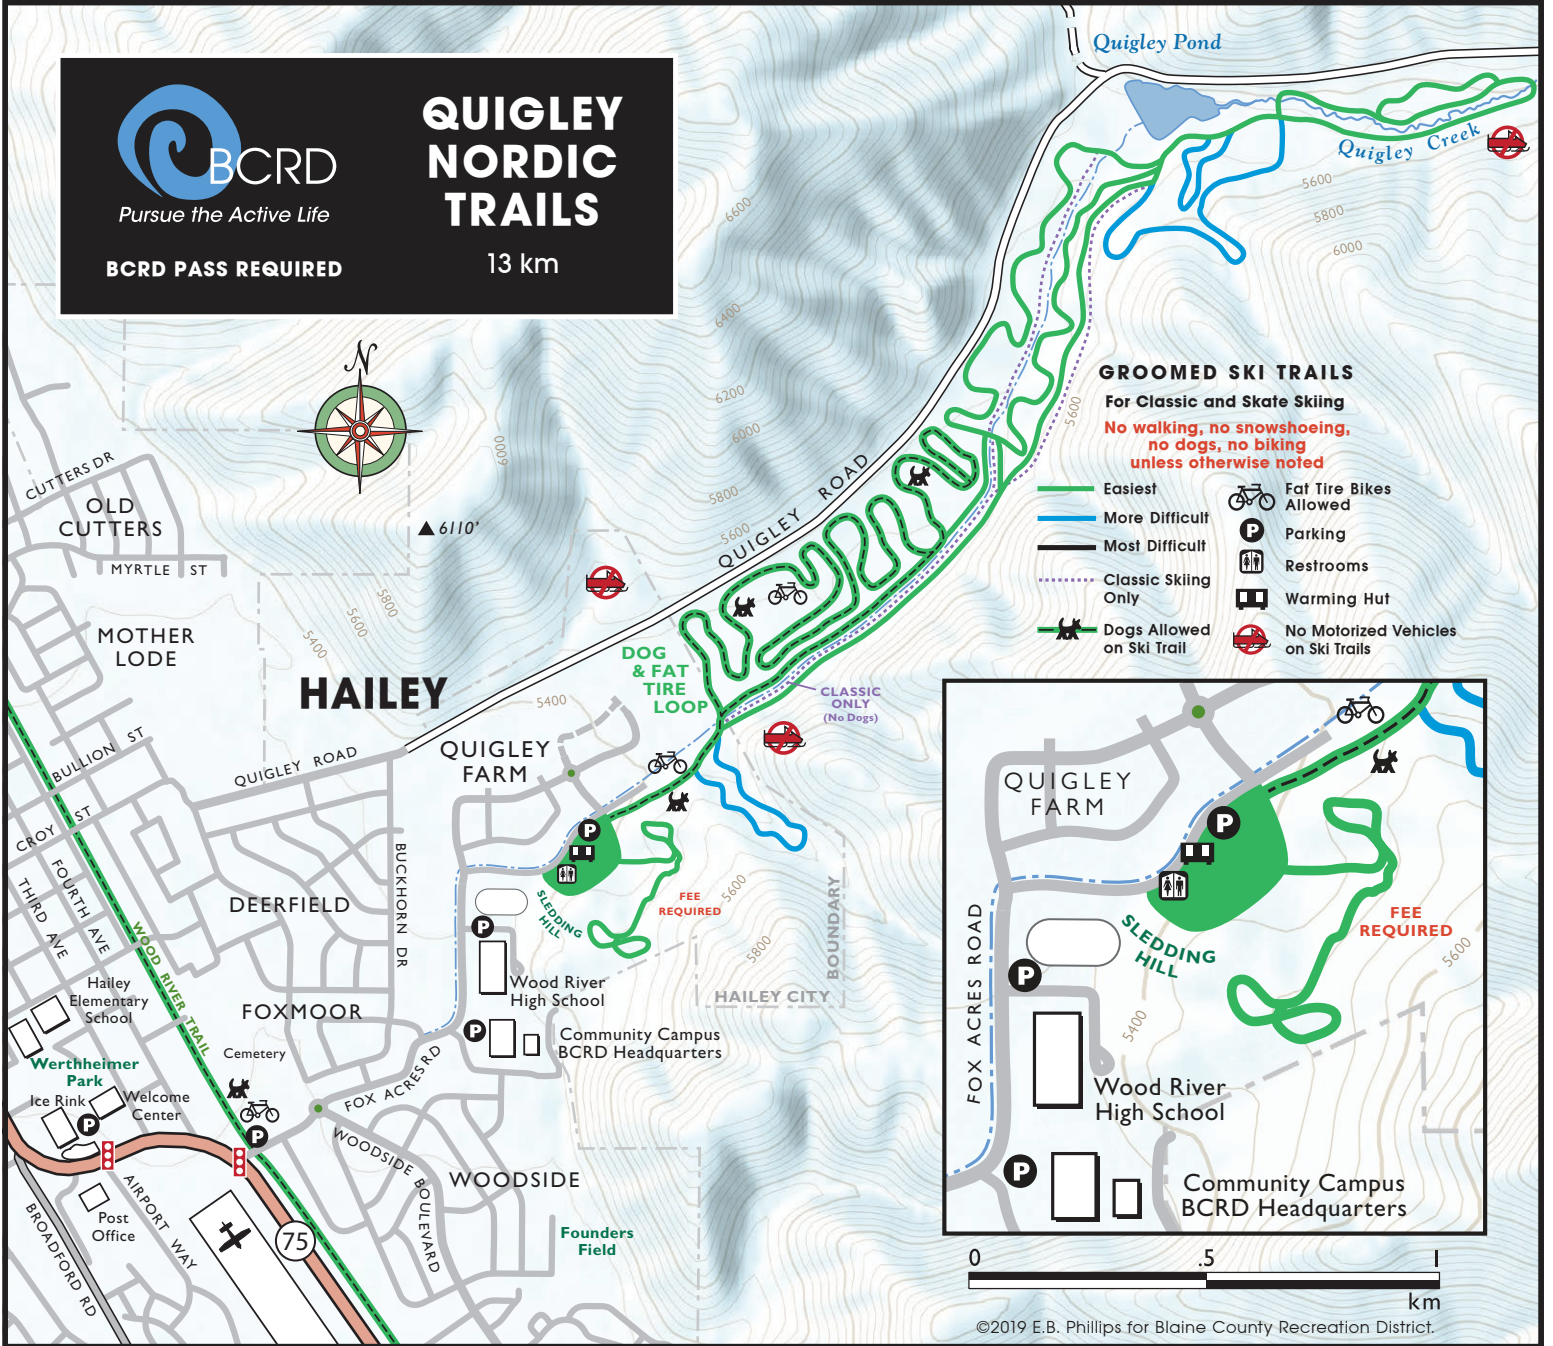

Pursue the Active Life

BCRD PASS REQUIRED

# QUIGLEY NORDIC TRAILS

13 km

### GROOMED SKI TRAILS

For Classic and Skate Skiing

No walking, no snowshoeing,  
no dogs, no biking  
unless otherwise noted

- Easiest
- More Difficult
- Most Difficult
- Classic Skiing Only
- Dogs Allowed on Ski Trail
- Fat Tire Bikes Allowed
- Parking
- Restrooms
- Warming Hut
- No Motorized Vehicles on Ski Trails

©2019 E.B. Phillips for Blaine County Recreation District.