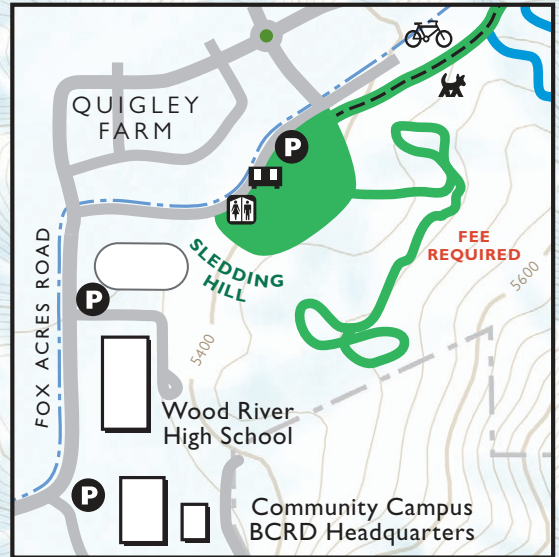

# QUIGLEY NORDIC TRAILS

13 km

### GROOMED SKI TRAILS

For Classic and Skate Skiing

No walking, no snowshoeing,  
no dogs, no biking  
unless otherwise noted

- Easiest
- More Difficult
- Most Difficult
- Classic Skiing Only
- Dogs Allowed on Ski Trail
- Fat Tire Bikes Allowed
- Parking
- Restrooms
- Warming Hut
- No Motorized Vehicles on Ski Trails