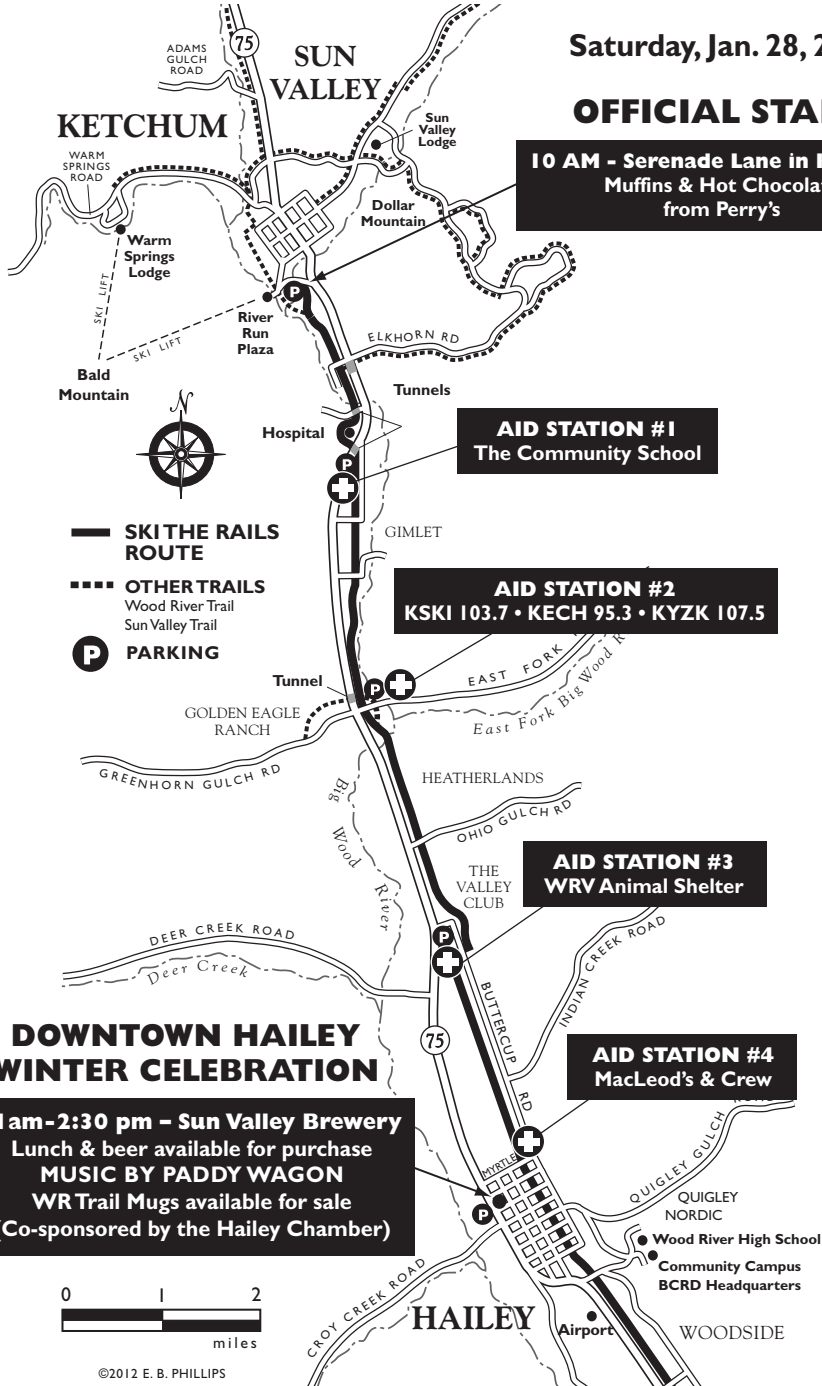

BCRD Ski the Rails

Saturday, Jan. 28, 2012

OFFICIAL START

10 AM - Serenade Lane in Ketchum
Muffins & Hot Chocolate
from Perry's

DOWNTOWN HAILEY WINTER CELEBRATION

11am-2:30 pm - Sun Valley Brewery
Lunch & beer available for purchase
MUSIC BY PADDY WAGON
WR Trail Mugs available for sale
(Co-sponsored by the Hailey Chamber)