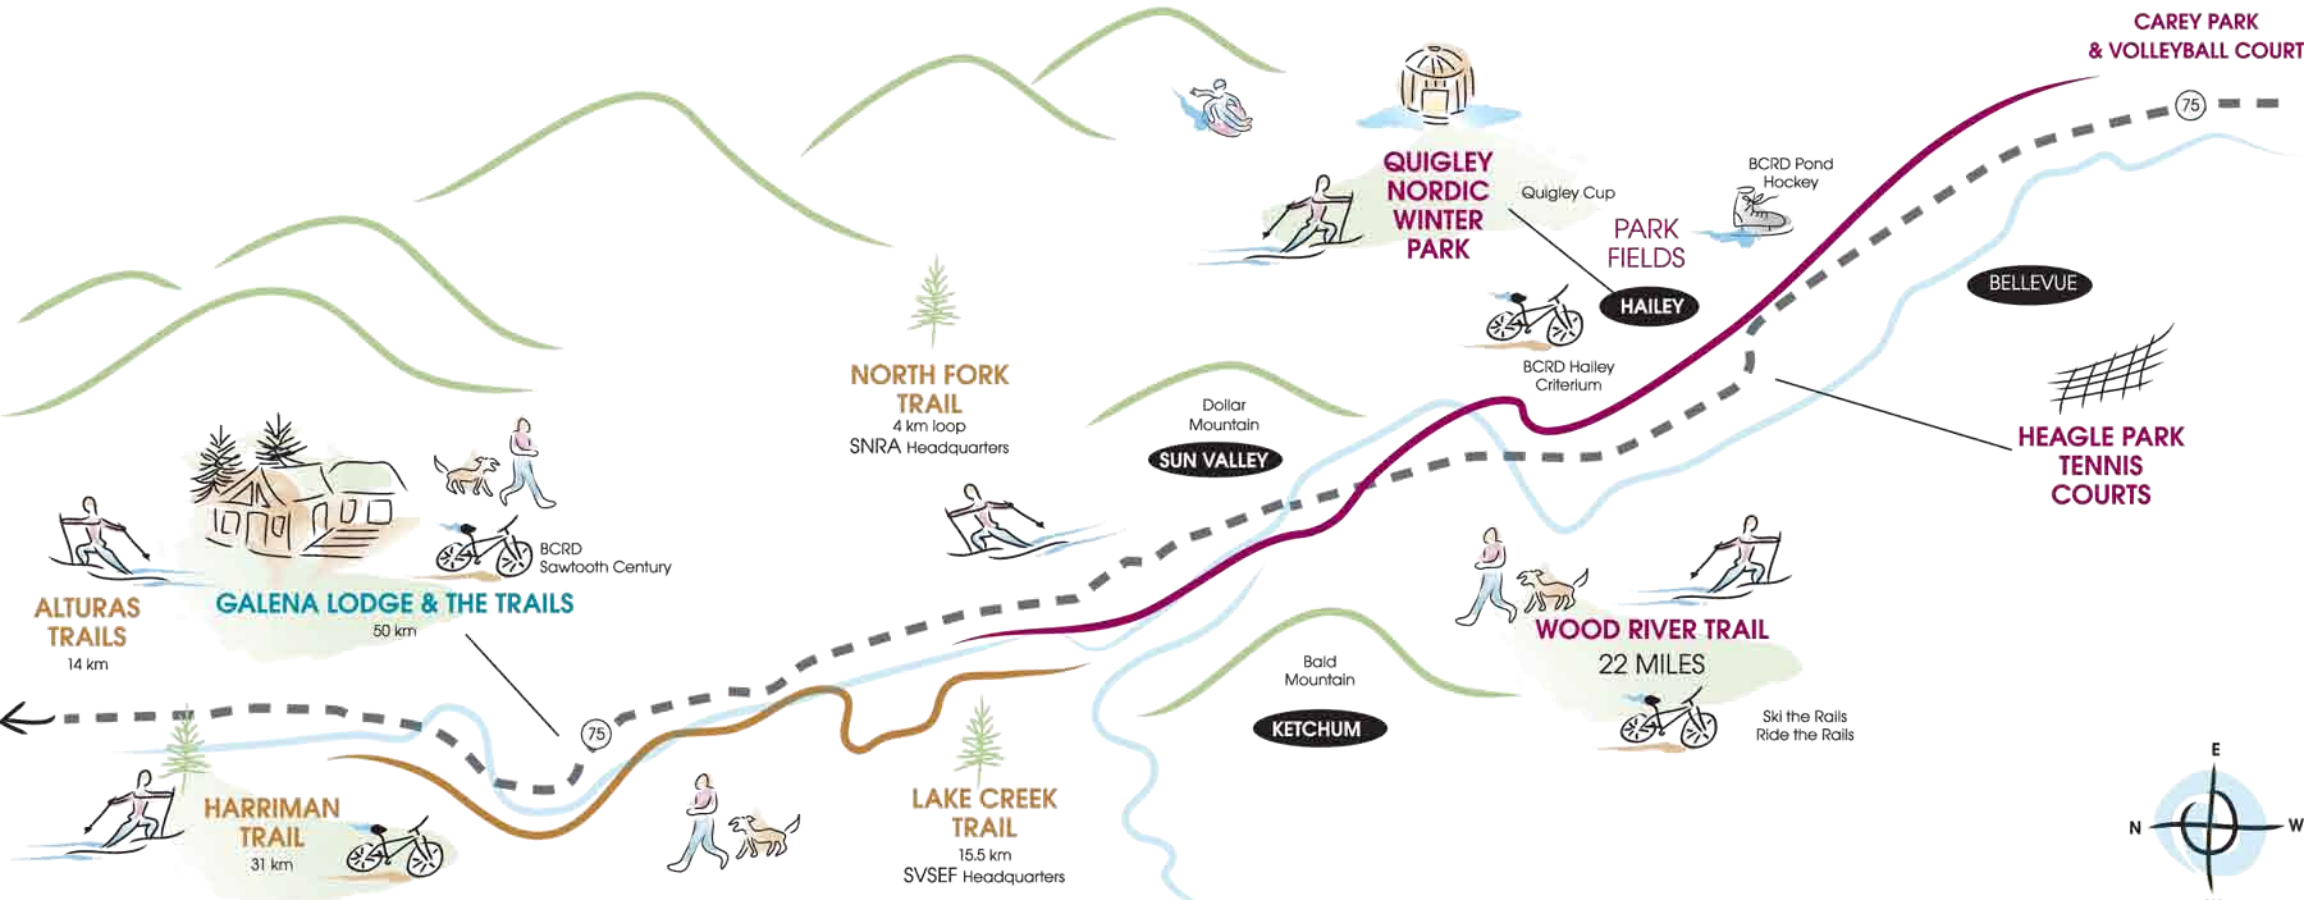

A LOOK INSIDE THE BCRD @ the Community Campus

BCRD HUB YOUTH CENTER

- Recess from School
- KidZone
- Winter Break programs
- Birthday Parties

BCRD FitWorks

- Strength training and Cardio equipment
- Fitness for all levels of ability
- Gymnasium

BCRD Sports & Leagues

- Baseball, Basketball, Volleyball, Soccer

BCRD SUMMER DAY CAMP

- Big Brothers Big Sisters
- La Alianza Multicultural Center
- CSI College of Southern Idaho
- Footlight Dance

BCRD SportsScape (across the parking lot)

- Aquatic Center
- Pump Track
- Sand Volleyball

ALTURAS TRAILS
14 km

GALENA LODGE & THE TRAILS
50 km

HARRIMAN TRAIL
31 km

NORTH FORK TRAIL
4 km loop
SNRA Headquarters

LAKE CREEK TRAIL
15.5 km
SVSEF Headquarters

SUN VALLEY

QUIGLEY NORDIC WINTER PARK

PARK FIELDS
HAILEY

WOOD RIVER TRAIL
22 MILES

KETCHUM

HEAGLE PARK TENNIS COURTS

BELLEVUE

CAREY PARK & VOLLEYBALL COURT