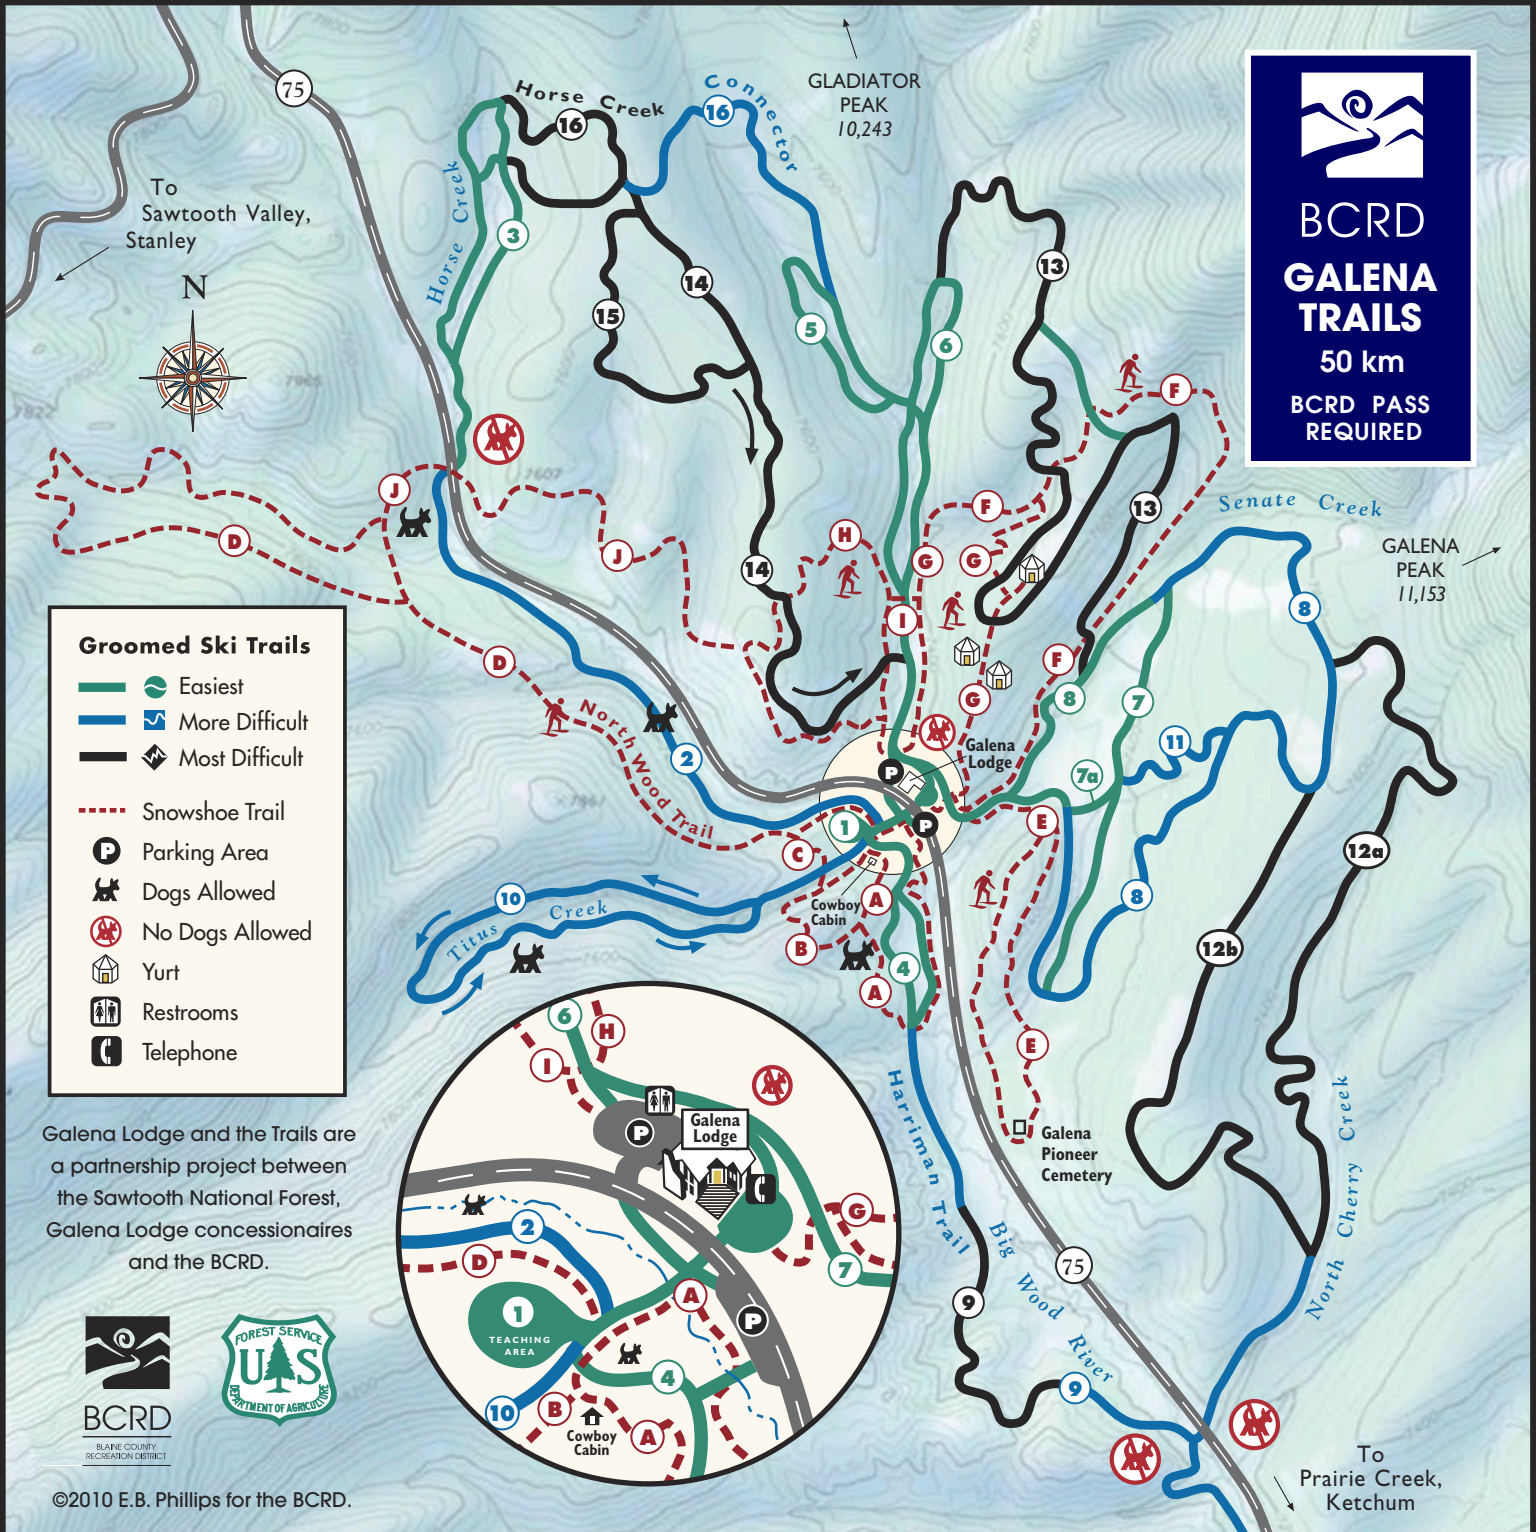

BCRD
GALENA TRAILS
 50 km
 BCRD PASS REQUIRED

Galena Ski Trails

1 Teaching Area for Lessons Only	10 Titus Creek Loop 3.5 km
2 North Wood River 2 km	11 Nello's Cut 1 km
3 Horse Creek loop 2 km	12a North Cherry Creek 2.8 km
4 Cabin loop 1 km	12b Cherry Ridge 2.3 km
5 Westernhome Glade 1.2 km	13 Rip and Tear 2.6 km
6 Gladiator Creek Loop 3 km	14 Psycho 2.4 km
7 Senate Meadows Loop 2 km	15 Emma's Gulch 1.2 km
7a Ted's Angle5 km	16 Horse Creek Connector 2.3 km
8 Jenny's Way5.5 km	
9 Harriman Trail (to Cherry Cr) 2.5 km	

denotes dog trail

Galena Snowshoe Trails

A Cowboy Cabin Trail 1.7 km
B Valley View Loop 1.9 km
C Connector for N. Wood R. .2 km
D *North Wood River Trail 5 km
E Pioneer Cemetery Trail 3.2 km
F *Tilt-A-Whirl 4.2 km
G Yurt Loop 2.9 km
H Psycho Ridge loop 2.2 km
I Psycho/Yurt Trail Conn.2 km
J *Psycho Adventure 5 km

(*advanced snowshoe terrain)