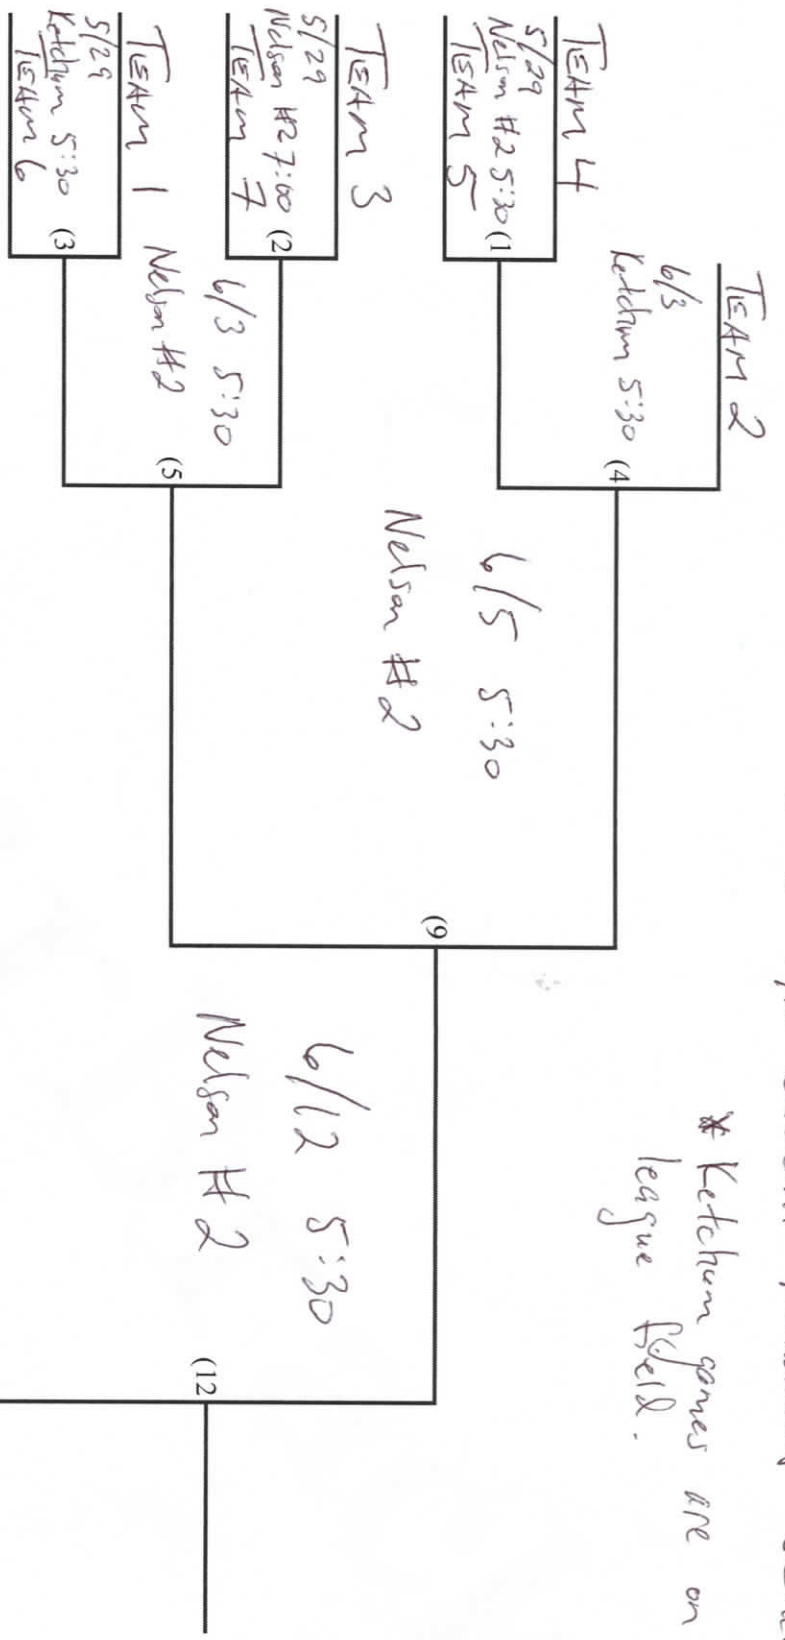

2013 9/10 Baseball Tournament Schedule

* Ketchum games are on the Little League Field.

Loser's Bracket